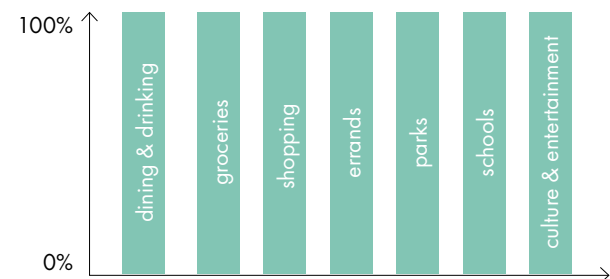

ICON LEGEND

WALK SCORE OF 100%

Walk Score measures the walkability based on the distance to nearby places and pedestrian friendliness.

HOTSPOTS

- CULTURE**
 - Federal opera house
 - La Monnaie
 - Ancienne Belgique
- HOTEL**
 - Amigo hotel
- SHOPPING**
 - Nieuwstraat | Rue Neuve
 - Antoine Dansaertstraat | Rue Dansaert
- RESTAURANTS**
 - Sint-Katelijneplein | Place Sainte-Catherine